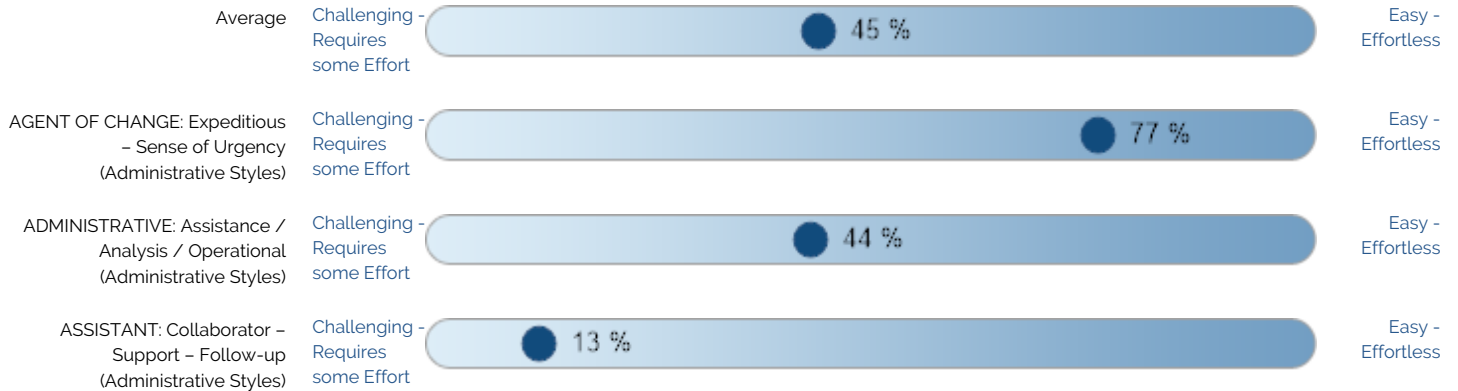

Andrea Garcia (Natural PS: 82 27 0 91 27)